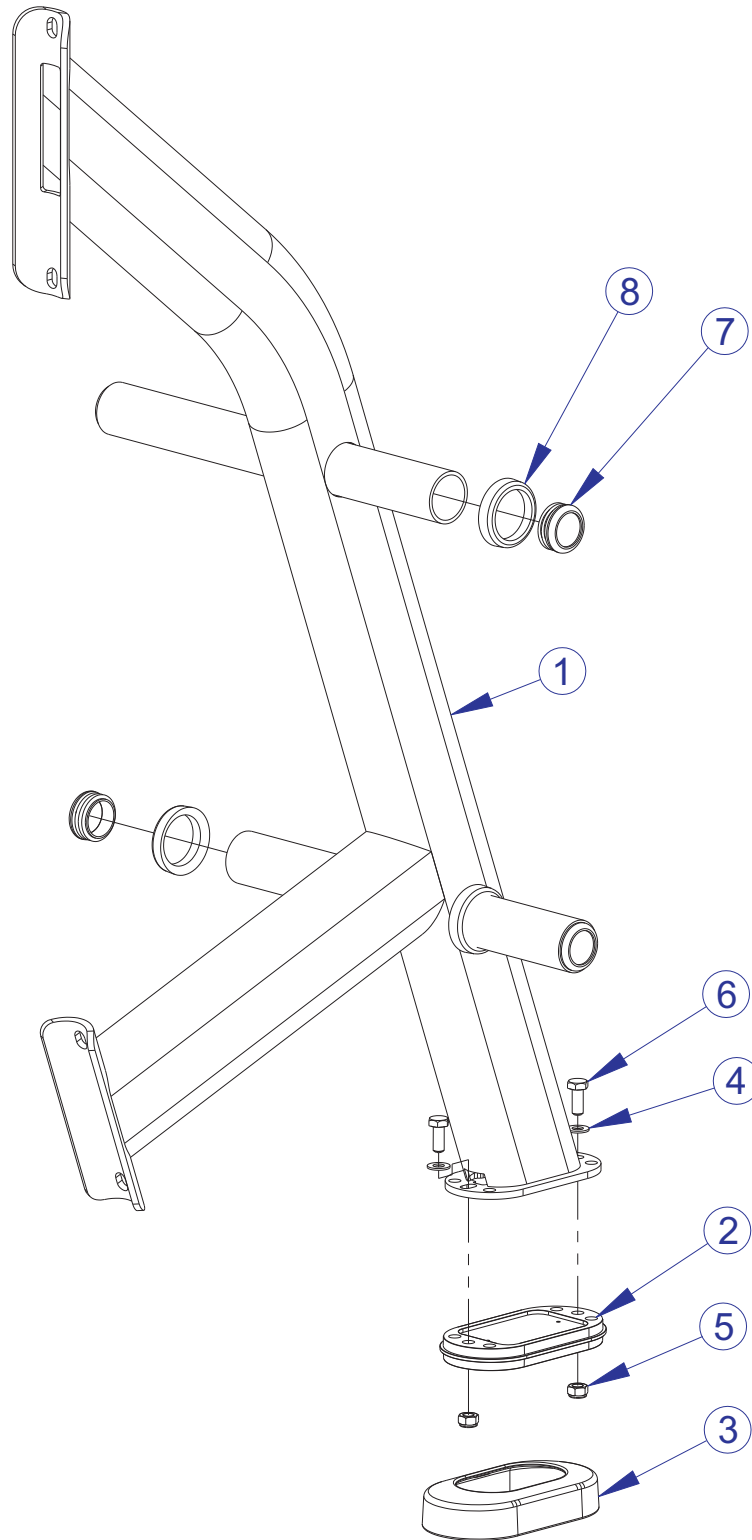

NOTE: SUBSTITUTE PART NUMBERS ENDING WITH 'XX' WITH THE REQUIRED COLOR CODES.

FRAME

01 = WHITE
02 = PLATINUM
03 = BLACK

PADS

01 = BLACK
99 = CUSTOM

SOBWS SIGNATURE OLYMPIC BENCH WEIGHT STORAGE COMPONENT ASSEMBLY

SEE PAGE 4 FOR LEGEND

SOBWS SIGNATURE OLYMPIC BENCH WEIGHT STORAGE COMPONENT ASSEMBLY LEGEND

ITEM NO.	QTY.	PART NO.	DESCRIPTION
1	1	78532XX	PTD ASSY, SOBWS, LEFT UPRIGHT
2	1	78533XX	PTD ASSY, SOBWS, RIGHT UPRIGHT
3	1	8092701	DECAL SHEET LBS
4	1	8092601	DECAL SHEET KG
5	1	8137701	DECAL, WARNING, HORIZ, MULTI-LANG SHEET

SOBWS SIGNATURE OLYMPIC BENCH WEIGHT STORAGE LEFT UPRIGHT ASSEMBLY - 78532XX

SEE PAGE 6 FOR LEGEND

SOBWS SIGNATURE OLYMPIC BENCH WEIGHT STORAGE LEFT UPRIGHT ASSEMBLY LEGEND

ITEM NO.	QTY.	PART NO.	DESCRIPTION
1	1	78524XX	WLDMT, SOBWS, LEFT UPRIGHT
2	1	7334001	FOOT, 2.50 X 4.49 FLOV
3	1	7340201	COVER, FOOT - STRAIGHT
4	2	3102514	WASHER, FLAT 3/8" SAE ST ZN
5	2	3242002	NUT, M10 X 1.5 HEX NYLOCK
6	2	3251202	SCREW, M10 X1.5 X 25MM UNS HEX CS ST ZN
7	4	8078001	CAP, END 1.75 DIA RD 14-20 GA
8	4	8094401	RING, WT HORN

SOBWS SIGNATURE OLYMPIC BENCH WEIGHT STORAGE RIGHT UPRIGHT ASSEMBLY - 78533XX

SEE PAGE 8 FOR LEGEND

SOBWS SIGNATURE OLYMPIC BENCH WEIGHT STORAGE RIGHT UPRIGHT ASSEMBLY LEGEND

ITEM NO.	QTY.	PART NO.	DESCRIPTION
1	1	78533XX	PTD ASSY, SOBWS, RIGHT UPRIGHT
2	1	7340201	COVER, FOOT - STRAIGHT
3	1	7334001	FOOT, 2.50 X 4.49 FLOV
4	2	3102514	WASHER, FLAT 3/8" SAE ST ZN
5	2	3242002	NUT, M10 X 1.5 HEX NYLOCK
6	2	3251202	SCREW, M10 X1.5 X 25MM UNS HEX CS ST ZN
7	4	8094401	RING, WT HORN
8	4	8078001	CAP, END 1.75 DIA RD 14-20 GA
9	1	8106801	LABEL, SERIAL NUMBER, LARGE
10	1	7002501	LABEL, H WARNING 4.5 X 1.625